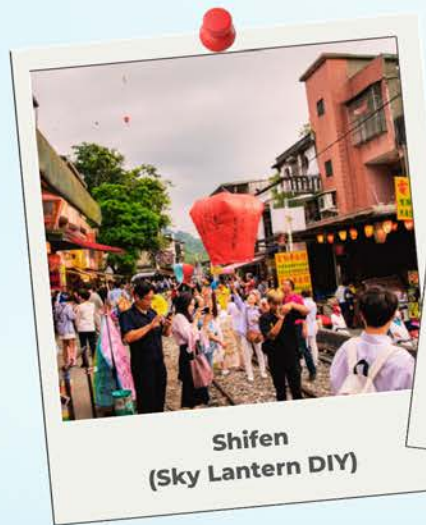

Shifen
(Sky Lantern DIY)